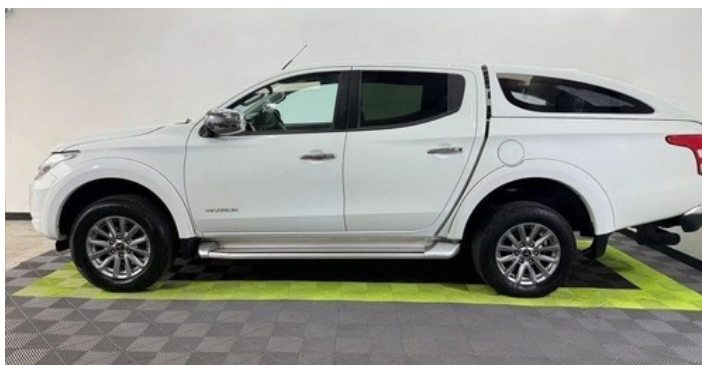

## Mitsubishi L 200

BUY FOR ONLY £245 P/M, FINANCE, NO DEPOSIT AVAILABLE

**£245.00**

Engine Size (in ccm)	2,442	Fuel	Diesel
Mileage	87,952 Miles	Model Year	2017
Power	178 BHP	Transmission	Manual