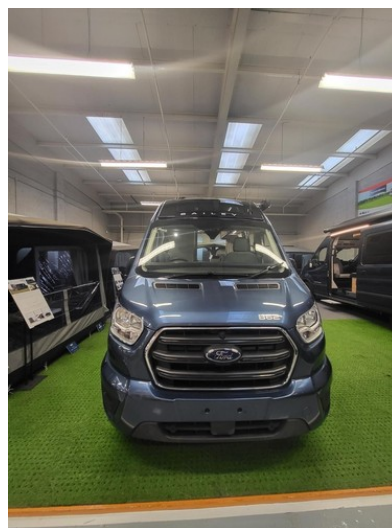

## 2026 BRAND NEW Bailey Endeavour B62 Panel Van Conversion

Ford 2.0 litre 165bhp engine with 8-speed auto gear box

**£64,995.00 VAT incl.**

Engine Size (in ccm)	1,995	Fuel	Diesel
Model Year	2026	Power	165 BHP
Transmission	Automatic		

### Description

BRAND NEW 2026 Bailey Endeavour B62 Panel Van Conversion Ford 2.0 litre 165bhp engine with 8-speed auto gear box Key Features Compact 6-metre campervan with rear parallel seat lounge suitable for 2 people Can be driven with a standard Category B license (MPTLM: 3,500kg) Built on a Ford Transit with a 2.0L, 165bhp engine and 8-speed automatic gearbox Summer-friendly features include a panoramic overcab sunroof and Thule 3.5m wind-out awning Rear parallel seat lounge converts into twin singles or a double bed. Fully equipped kitchen with a Thetford 90L compressor fridge, 3-ring gas hob, combination oven, and grill Space-saving combination washroom with onboard shower and tambour partition door. All-weather touring with market-leading insulation and Truma Diesel Combi D4E heating (Grade III EN1646-I) Ready for off-grid adventures with a 100-watt Truma solar panel and 92Ah leisure battery Range - Endeavour Model - B62 Designated Travelling Seats - 2 Berths - 2 Base Vehicle - Ford Transit (Chrome Blue) Engine - 165bhp / 1995cc Roof Profile - H3 Overall Body Length - 5.980m / 197 Overall Height - 2.824m / 93 Overall Width - 2.489m / 82 Fitted Awning Length - 3.5m Tyre Sizes - 235/65R 16C MTPLM - 3500kg MRO - 2873kg Total User Payload - 627kg Thermal Insulation Grade - 3 Gas Locker Capacity - 6kg Fresh Water Tank - 100 litres litres