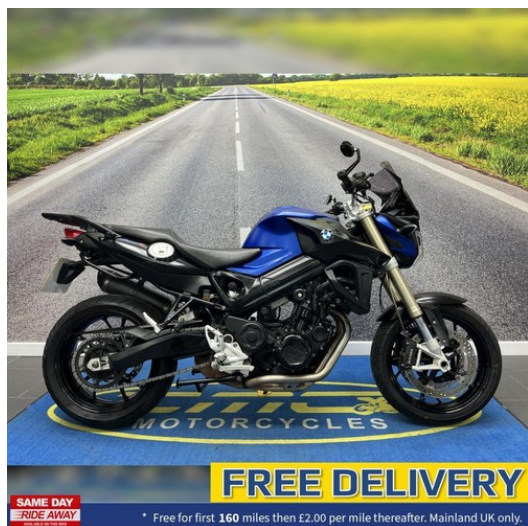

CMC Motorcycles Thunder Road

Tremains Road

South Wales

Bridgend

CF31 1UA

eMail: bikesalesbridgend@cmcbikes.com

Phone: +441656339356

BMW F 800 R 2016

Finance and Nationwide Delivery available. P/X Welcome

£4,999.00

Engine Size (in ccm)	798	Mileage	17,446 Miles
Model Year	2016		

Description

CMC Motorcycles is pleased to offer the 2016 BMW F 800 R — a versatile middleweight naked bike that combines everyday practicality with sporty performance, agile handling and premium BMW engineering. Designed to bridge the gap between commuter-friendly usability and engaging road riding, the F 800 R delivers a balanced and confidence-inspiring experience suitable for a wide range of riders. At the heart of the F 800 R is a 798cc liquid-cooled parallel twin engine producing around 90 horsepower and 86Nm of torque. The engine delivers smooth and accessible power with strong mid-range performance, making it particularly effective for real-world road riding and everyday commuting. Its flexible nature allows for relaxed cruising while still providing lively acceleration when ridden more enthusiastically. With a kerb weight of approximately 202kg, the bike feels stable at speed while remaining easy to manoeuvre in urban environments and twisty roads alike. The setup is tuned to provide a balance between sporty handling and everyday comfort, giving the bike composed road manners across a wide variety of riding conditions. Braking performance is strong and reassuring, with dual front discs and ABS as standard. The braking system delivers excellent stopping power and predictable feel, complementing the bike's sporty yet accessible character. Ergonomically, the F 800 R offers an upright riding position with wide handlebars and a comfortable seat height around 790–820mm depending on seat option. The riding position provides excellent visibility and comfort for commuting and longer journeys while still allowing a connected and sporty riding experience. At CMC we pride ourselves on customer satisfaction and all of our bikes undergo a 37 point pre delivery inspection which includes a fresh oil and filter service

Reference: 69ff636f52e230.26019297

Powered by
CAZOO

Information about the vehicle above is provided by the Dealer for guidance. eBay does not make any representations or warranties that such information is correct. eBay does not have control over and does not guarantee the quality, safety or legality of items advertised or the truth or accuracy of the content of this information. Please satisfy yourself before purchase that the information is correct by contacting the seller.