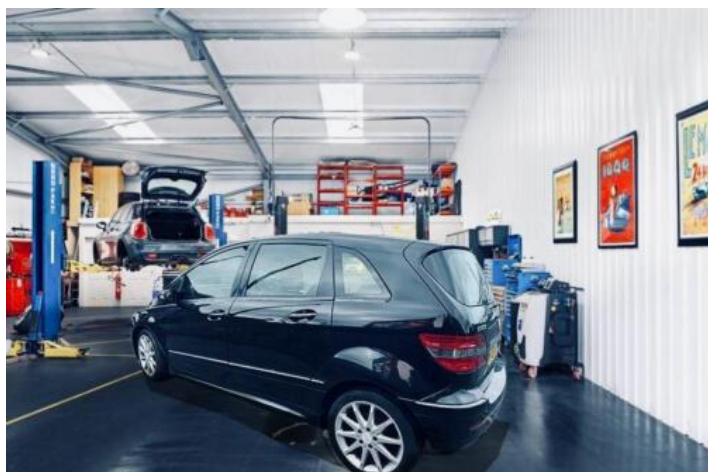

Chaps Emporium NW Ltd.
Currock Road
Carlisle
Cumbria
CA2 5AE
eMail: alanreay@aol.com
Phone: +441228276730

www.chapsemporium-nw.co.uk

Mercedes-Benz B 180 CDi 12m MOT Family Car - 50+MPG Lovely Driver PX? Swap?

In Preparation - PX/Swap Anything Considered

£1,948.00

Engine Size (in ccm)	1,992	Fuel	Diesel
Mileage	117,000 Miles	Model Year	2008
Power	107 BHP	Transmission	Manual

Description

FOR SALE: Mercedes B180 CDi SE – Elegance, Efficiency, and Excellence Say hello to the Mercedes B180 CDi SE, the compact luxury car that redefines practicality with a hefty dose of style. With just 117,000 miles under its belt, this Special Equipment version boasts the splendid 2.0 diesel engine that's as economical as it is refined. Capable of over 50 miles per gallon, this beauty ensures that every journey is as kind to your wallet as it is to your sense of style. What makes the B180 CDi SE special? - The 2.0 diesel engine delivers the perfect balance of power and efficiency, with enough torque to make every drive a breeze and a fuel economy to keep those stops at the pump few and far between. - Stylish inside and out, this Special Equipment model offers comfort, refinement, and that unmistakable Mercedes-Benz aura of sophistication. - Practicality meets panache: roomy enough for family trips, sleek enough to make a statement at the office, and efficient enough to manage the daily grind with ease. Why choose this Mercedes? - It's more than just a car; it's a statement. Whether you're on the school run or cruising down the motorway, the B180 CDi SE ensures you do it with grace and confidence. - At 117,000 miles, this Mercedes is barely getting warmed up, with a reputation for reliability that's hard to beat. - It combines premium comfort with sensible running costs, proving you don't need to compromise on luxury to be practical. Priced to sell This stylish and efficient B180 CDi SE is ready for its next chapter. If you're searching for a car that blends elegance, performance, and economy, look no

Reference: 17354

powered by
MOTORS

Information about the vehicle above is provided by the Dealer for guidance. eBay does not make any representations or warranties that such information is correct. eBay does not have control over and does not guarantee the quality, safety or legality of items advertised or the truth or accuracy of the content of this information. Please satisfy yourself before purchase that the information is correct by contacting the seller.