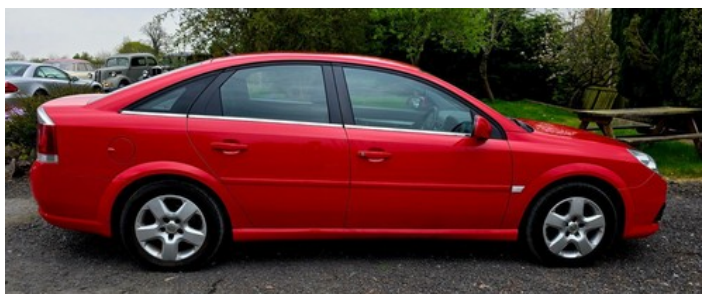

Chaps Emporium NW Ltd.
Currock Road
Carlisle
Cumbria
CA2 5AE
eMail: alanreay@aol.com
Phone: +441228276730

Vauxhall Vectra Exclusive 1.8i PX Swap Anything considered 12 months mot

Vauxhall Vectra Exclusive 1.8i PX Swap Anything considere

£1,995.00

Engine Size (in ccm)	1,796	Fuel	Petrol
Mileage	56,000 Miles	Model Year	2007
Power	140 BHP	Transmission	Manual

Description

Vauxhall Vectra Exclusive 1.8i PX Swap Anything considered 12 months mot

Manufacturer	Vauxhall/Opel
Model	Vectra
Type	Hatchback
Doors	5
Number of Seats	5
Colour	Red
Mileage	56,000 Miles
First Registration Date	23/03/2007
Model Year	2007
Condition	Used
Engine Size (in ccm)	1,796
Power	140 BHP
Transmission	Manual
Fuel	Petrol
Consumption mpg (combined)	39.2
Consumption mpg (urban)	28.0
Consumption mpg (extra urban)	51.4
CO2 emissions	173
Emission class	Euro 4